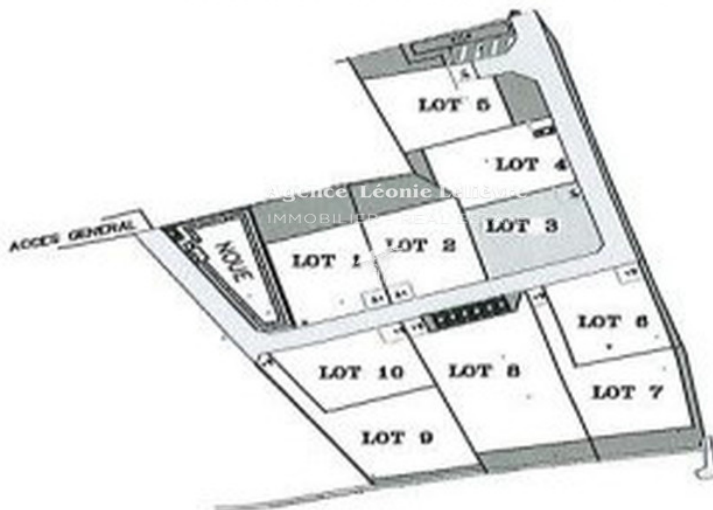

€ 173 685

Buying building land

Surface : 501 m²

Field appearance : trees

View : Campagne

Energy class (dpe) : Unavailable

Emission of greenhouse gases

(ges) : Unavailable

situation dans le lotissement

Building land Lorgues - Ref. V74T - Mandate n°2250

Building land of 501 m² ideally located in the heart of Lorgues. A rare opportunity to build the home of your dreams in a calm and peaceful environment. Viability is already assured with water and electricity connection. An idyllic living environment with a strategic position to enjoy this typically Provençal village, between greenery and amenities. A safe investment for those looking to create lasting real estate assets. Contact us now for more information and to arrange a visit! To enter without delay!